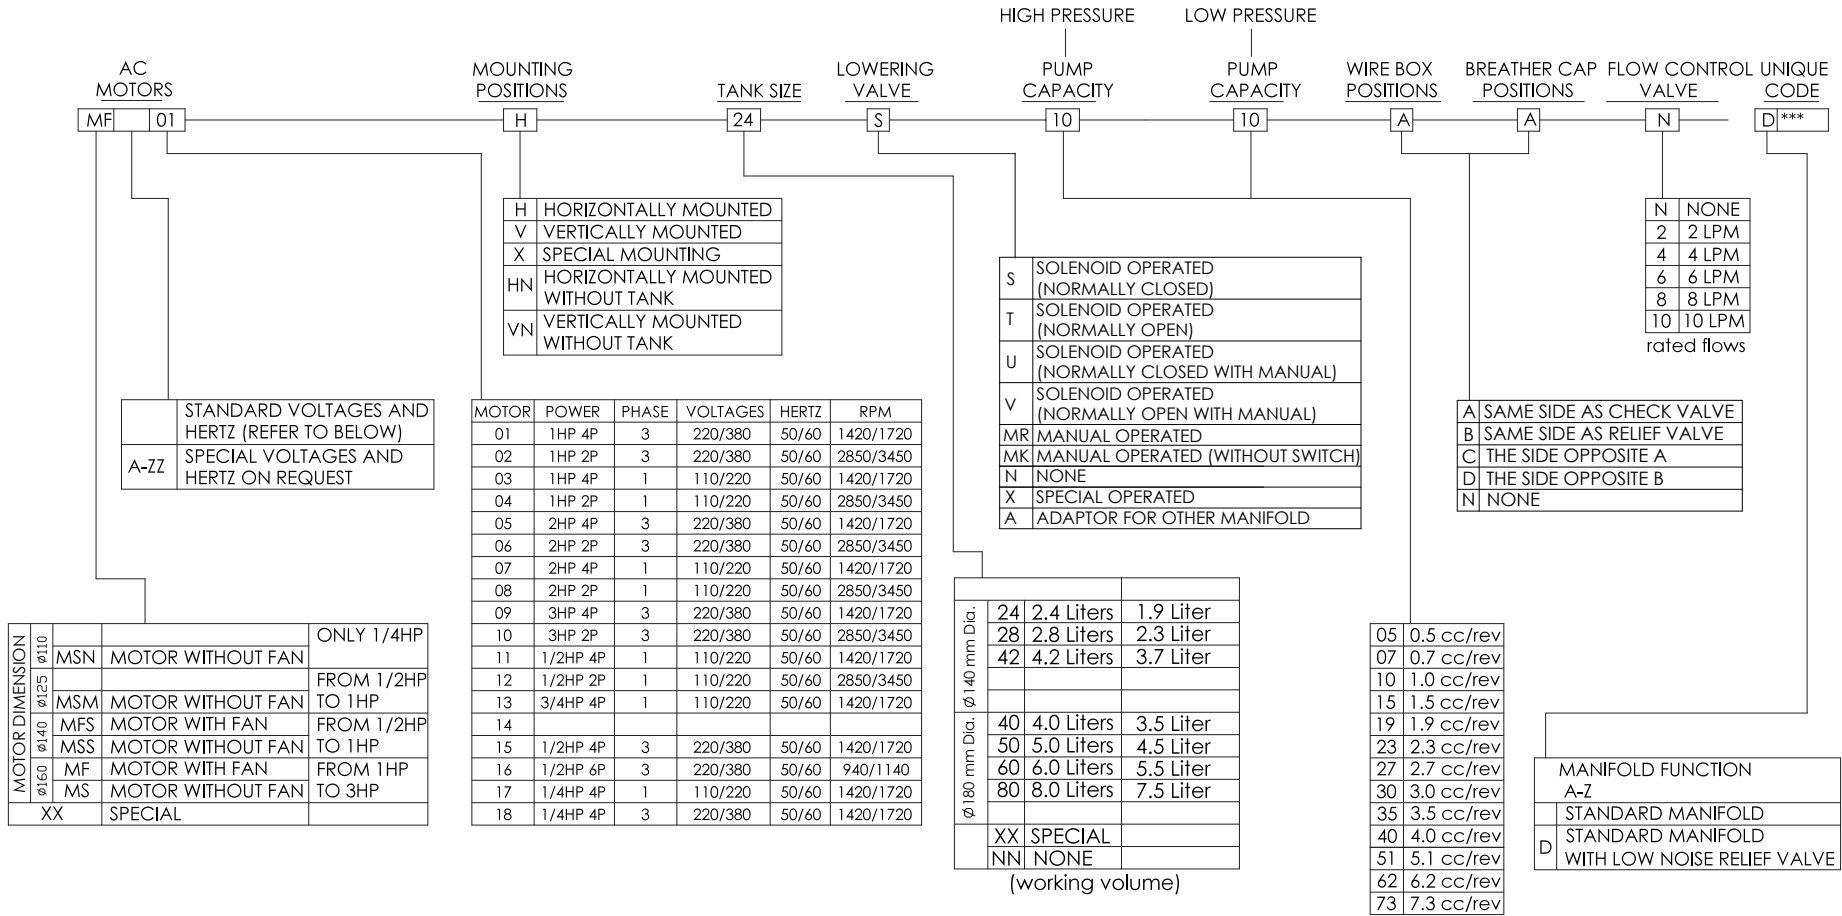

HOW TO ORDER

"Hi-Lo PRESSURE, TWO PUMPS" AC MOTOR HYDRAULIC POWER PACKS (W800532 STEEL MANIFOLD / ϕ 140 & ϕ 180 TANKS)

Special orders are available on request. Please consult our sales department.